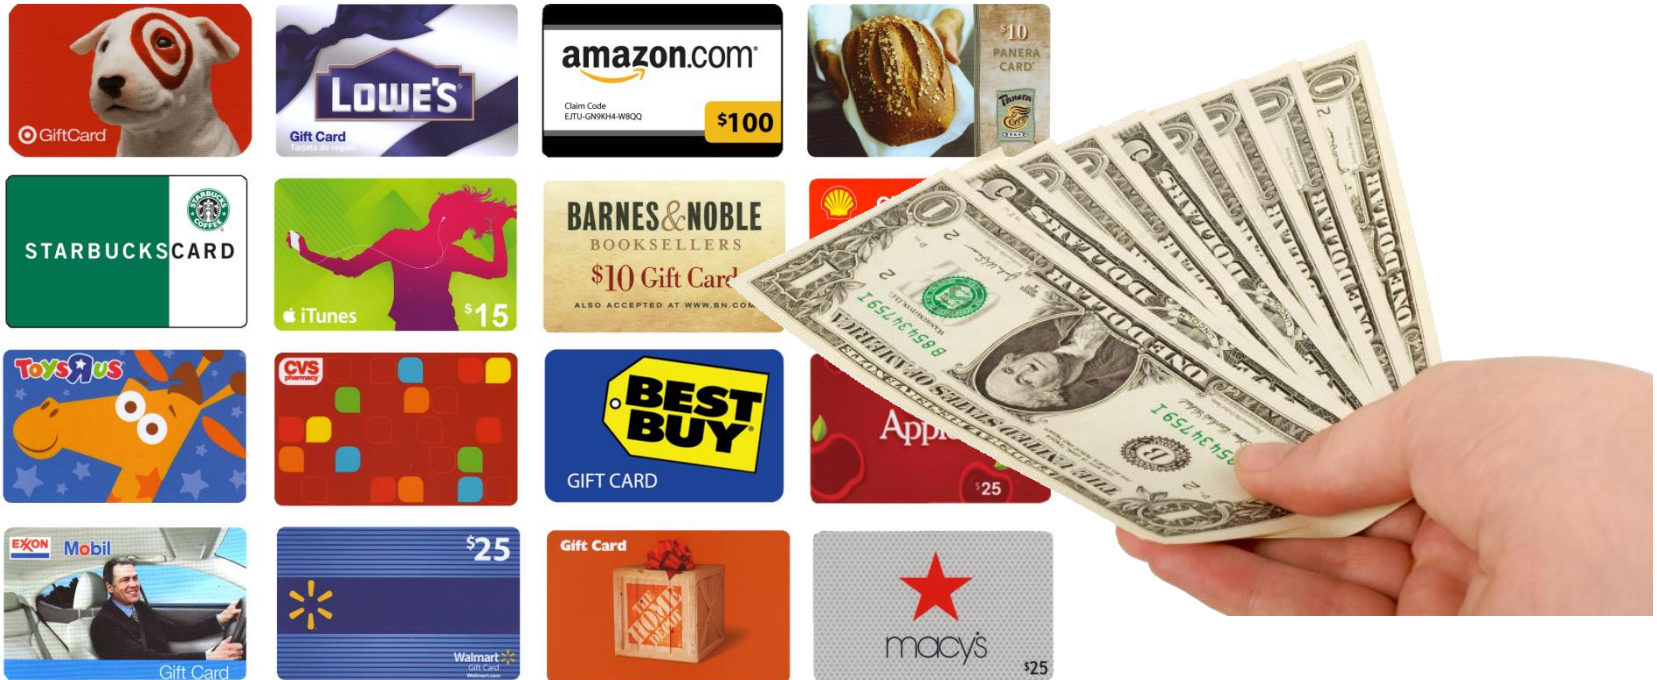

What is SCRIP?

Scrip means “Substitute Money”

And this...

And even these...

Like this...

*GLSC brings hundreds of America's most respected
retailers to your non-profit organization.*

it's all inside:

stores | catalog | .com

Retailer List

[Alphabetically](#)
[By Category](#)

Member's Login

Login to order your scrip

Account ID#

Password

Great Lakes Scrip Center

Scrip is **fundraising while you shop™**. Our program allows your non-profit organization members to purchase scrip for everyday expenses like food, clothing, and entertainment; while earning a percentage of each dollar of scrip purchased back in revenue. What is scrip? It's "no-selling" fundraising. [Learn more >](#)